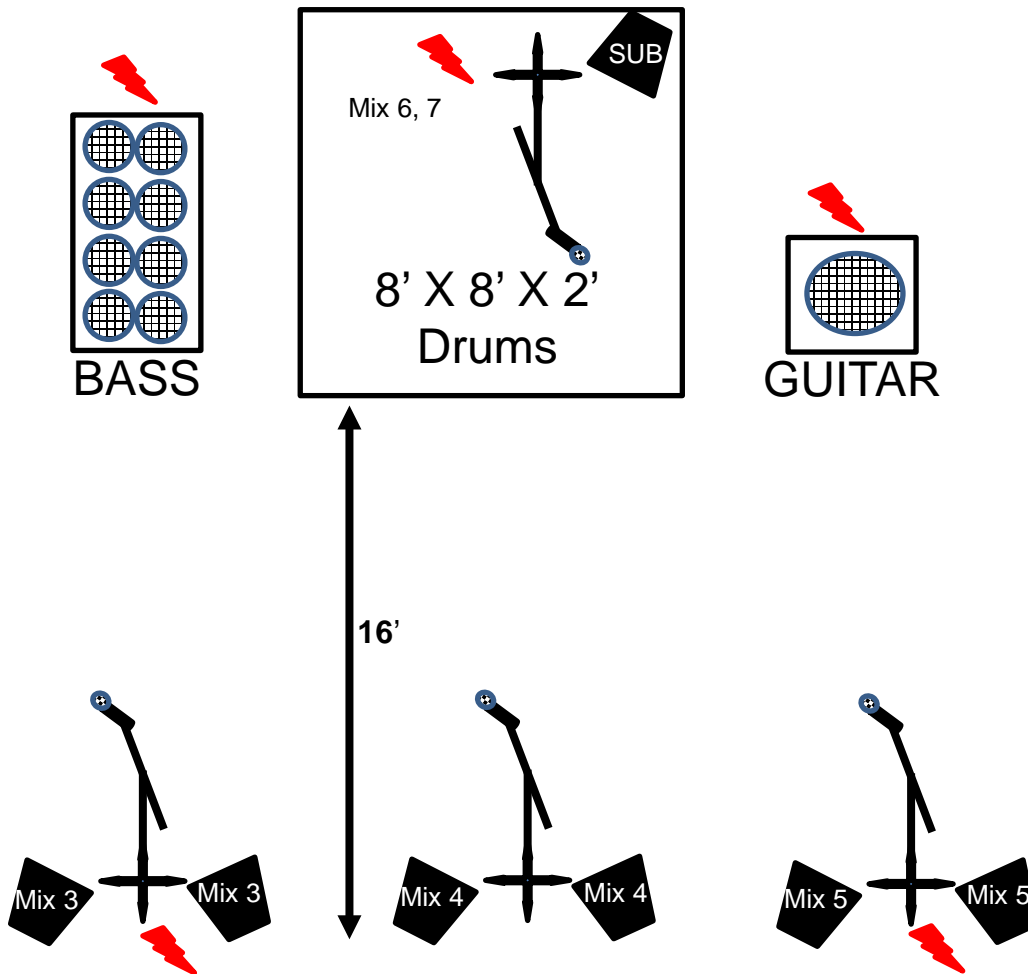

Input List

1. Kick
2. Snare Top
3. Snare Bottom
4. Hi-Hat
5. Rack 1 10"
6. Rack 2 12"
7. Rack 4 14"
8. Floor 1 16"
9. Floor 2 18"
10. 12' Roto Tom
11. 14" Roto Tom
12. Ride
13. OH L
14. OH R
15. Gong
16. Tracks at Drums
17. DS Snare
18. Bass DI
19. GTR
20. Acoustic DI
21. Piano L
22. Piano R
23. VOX Key SR
24. VOX BASS USR
25. VOX DSC
26. VOX GTR
27. VOX Drum
28. Spare 58
29. Stage Talk Back

**We will need 7
mixes REV. 7-11-19**

Stage Plot & Input List